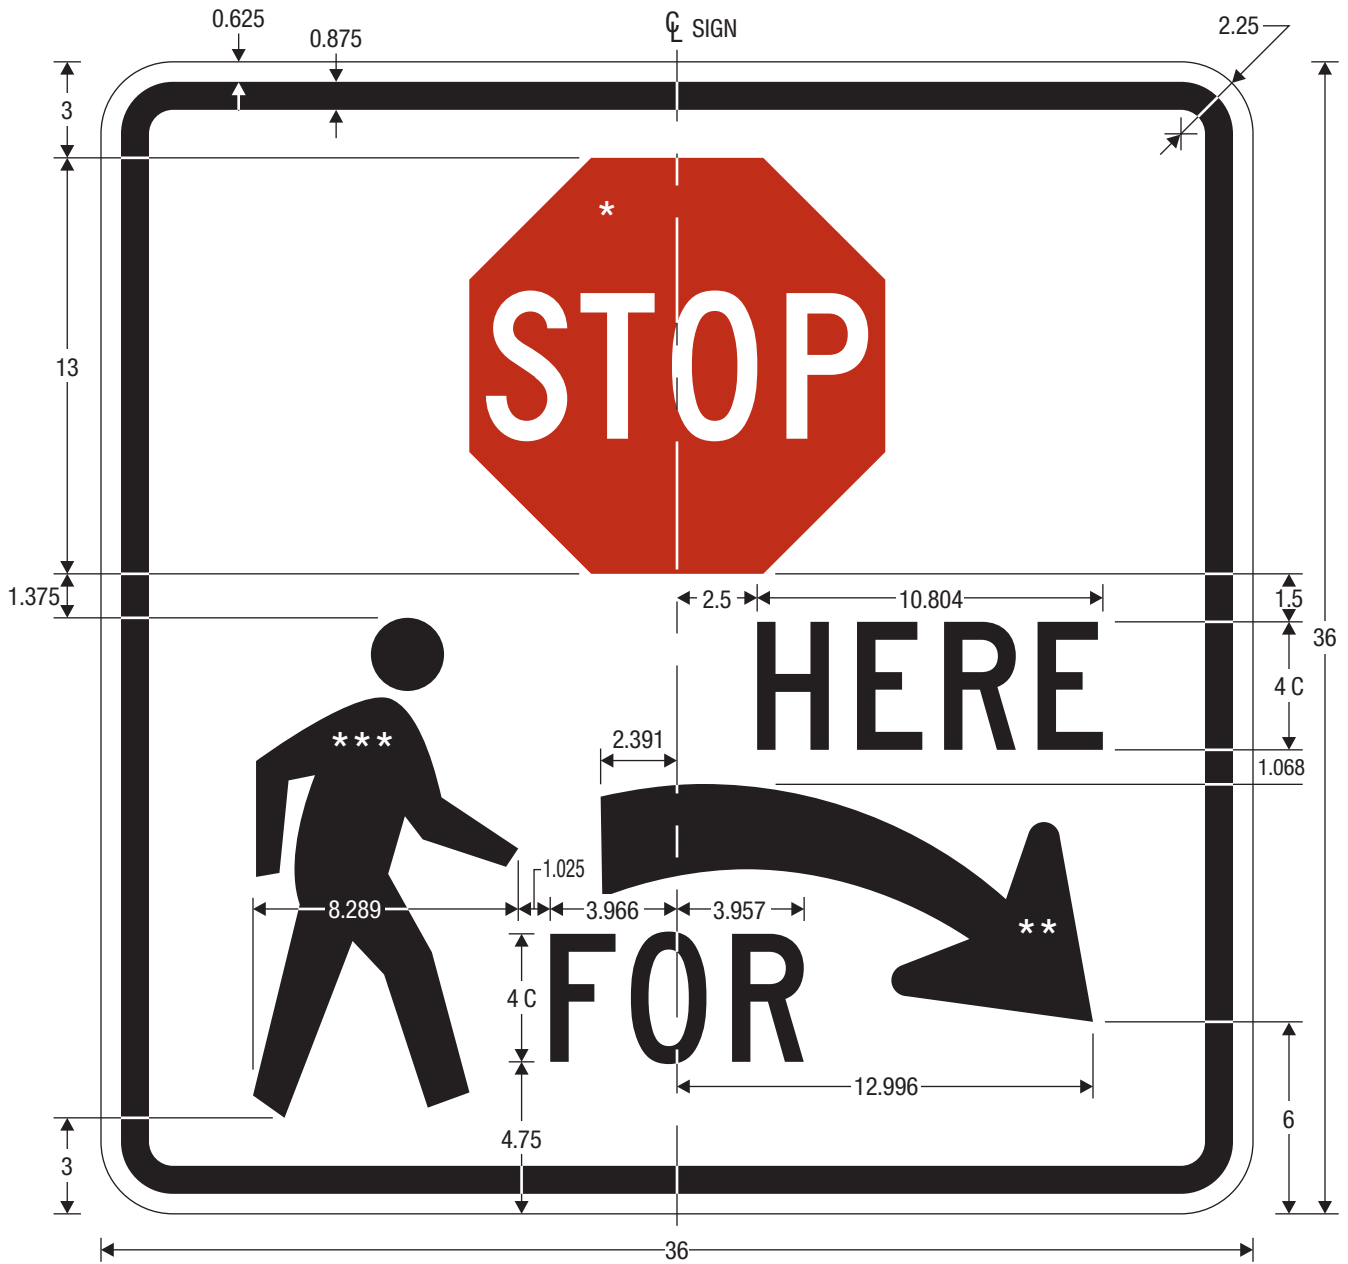

R1-5b

STOP HERE FOR PEDESTRIANS (LEFT)

* See R1-1 for detail.

** See R10-6a for detail.

*** See page 6-10 for symbol design.

COLORS: LEGEND, BORDER – BLACK
 BACKGROUND – WHITE (RETROREFLECTIVE)
 STOP SYMBOL – RED (RETROREFLECTIVE)

R1-5b
STOP HERE FOR PEDESTRIANS (RIGHT)

- * See R1-1 for detail.
- ** See R10-6a for detail.
- *** See page 6-10 for symbol design.

COLORS: LEGEND, BORDER — BLACK
BACKGROUND — WHITE (RETROREFLECTIVE)
STOP SYMBOL — RED (RETROREFLECTIVE)

R1-5c

STOP HERE FOR PEDESTRIANS (RIGHT)

* See R1-1 for detail.

** See R10-6a for detail.

COLORS: LEGEND, BORDER — BLACK
BACKGROUND — WHITE (RETROREFLECTIVE)
STOP SYMBOL — RED (RETROREFLECTIVE)