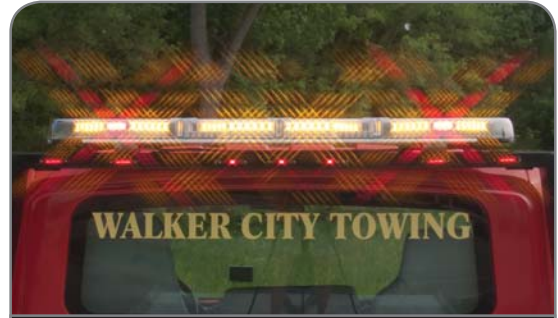

Skyfire™ Full Size LED Lightbar

- **Value priced LED lightbar specifically designed for the Amber market**
- **Offered in 3 lengths:** 48", 55" & 60"
- **Premium Gen3 LED Fusion Technology** - made with the same modules as our popular Pinnacle™ Mini lightbar
- **Strategically positioned 40° module placement** on the end caps provide an optimum level of off angle performance - critically important at dangerous intersections
- **Multiple module configurations** with optional front Work Lights, rear Take Down lights or rear Red LED Stop/Tail/Turn modules available
- **Work Lights & Take Downs** offered in LED or a cost saving Halogen option (lightbar is not available with an alley light option)
- **Uninterrupted signal across the entire length** - Work Light & Take Down modules are mounted below the warning modules for a full signal
- **Work Light optics are angled down 8°** to illuminate the rear work area or last 8 feet of a tow truck bed for greater visibility in the dark
- **Smart Mirror Reflectors** enhance & brighten signal
- **Field configurable** - outer dome is easy to remove & modules can quickly be modified if needed
- **3 mounting options:** Low Profile Fixed, Headache Bracket or Flat Mount (hardware only)
- **Available in Clear Lens with Amber, Blue, Red or White LED modules**
- **All LED Modules feature a 5 Year No Hassle Warranty while Halogen Work Light/Take Modules have a 1 Year Warranty period**

Offers a full uninterrupted signal with LED Work Light, Take Down or Stop/Tail/Turn options.

Intensely bright white LED Work Lights illuminate the rear of the vehicle when needed.

Strategically positioned 40° modules offer critical intersection warning & maximum off angle output.

Amber LED Skyfire lightbar mounted on a wrecker/tow truck. GHOST™ Edge Mount & Universal UnderCover also shown.

Visit our New Website in 2012 w/ Online Configurator!

Skyfire™

LED Lightbar

NEW!

48" Lightbar with Low Profile Fixed Brackets & 2 center Take Down Modules.