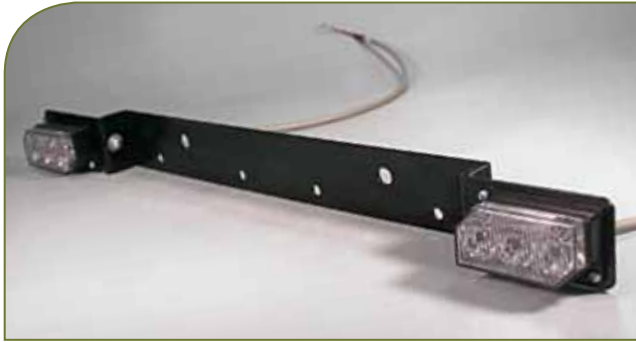

Solid Colors =

Features

- High powered, versatile mini surface mount
- Our smallest compact size surface mount light
- Many versatile mounting options with optional brackets and bezels for any vehicle and any mount
- Includes rubber mounting gasket and mounting hardware with 18" of 3-wire cable for hard wire installation

THINK NEW

Dodge Charger 2011 (and newer) Fog Light Bezel

#PEL3FLBKDC

- 3.5" round bezel
- Snap two LED3 lights into bezel (LED3 lights ordered separately)
- 10-16 Vdc: or 10-30 Vdc:
- Up to four LED3 lights can be synced together
- Vehicle to have been specified with OEM fog light option
- Mounting hardware included

(Blue & Red = 1 light
Amber = 2 lights)

TECHNICAL SPECIFICATIONS

FLASH PATTERNS	33 flash patterns
LIGHT SYNC	Yes
TECHNOLOGY	3 Gen3 LEDs
INPUT VOLTAGE	10 - 16 Vdc or 10 - 30 Vdc
CURRENT DRAW	<0.5 amps
OPERATING TEMPERATURE	-40° to +65° C / -40° to +149° F
LENGTH/DIMENSION	2.5" (6.4 cm) W x 1.4" (3.6 cm) H x 1.25" (3.2 cm)
WARRANTY	Five-year
SURFACE MOUNT	2.21" (5.6 cm) centers

www.soundoffsignal.com

Universal License Plate bracket
Horizontal #EL3SNBRK2LPH
Vertical #EL3SNBRK2LPV

LED3 Optional Bracket and Bezel Options

Universal Grille bracket
#EL3SNBRK1GRU

45° bracket
Horizontal # EL3SNHBRK145
Vertical #EL3SNBRK145