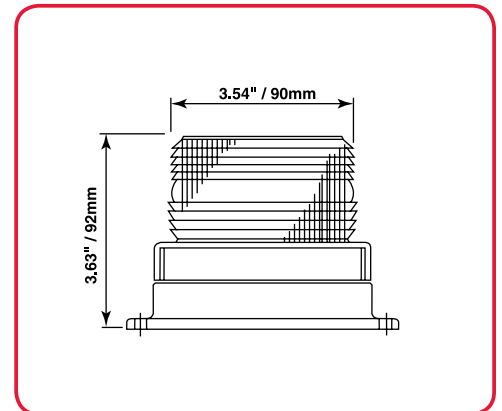

VARIATIONS:

PART #	DESCRIPTION
SY361100-A-LED	12-80VDC, Amber LEDs, Amber lens, Permanent mount
SY361100-R-LED	12-80VDC, Red LEDs, Red lens, Permanent mount
SY361100M-A-LED	12-24VDC, Amber LEDs, Amber lens, Magnetic mount

REPLACEMENT PARTS & ACCESSORIES

PART #	DESCRIPTION	PART #	DESCRIPTION	PART #	DESCRIPTION
SY360070	Mounting bracket	SY360073	Magnetic mount kit	SY360077-BLK	Guard, black
SY360071	Mounting bracket	SY360076	Cigarette plug kit		
SY360072	Suction cup kit	SY360077	Guard, chrome		

APPLICATIONS:

Corporate Headquarters:
16355 SOUTH LONE ELM ROAD • OLATHE, KANSAS 66062 • USA
TOLL FREE: 800-447-3693 • PHONE: 913-780-1440 • FAX: 913-780-1427 • EMAIL: info@superiorsignals.com
www.superiorsignals.com

Canadian Distribution Center:
1039 CARDIFF BLVD. • MISSISSAUGA, ONTARIO L5S 1P4 • CANADA
TOLL FREE: 800-447-3693 • PHONE: 905-564-3560 • FAX: 905-564-5717 • EMAIL: info@superiorsignals.com
www.superiorsignals.ca

Distributed By: