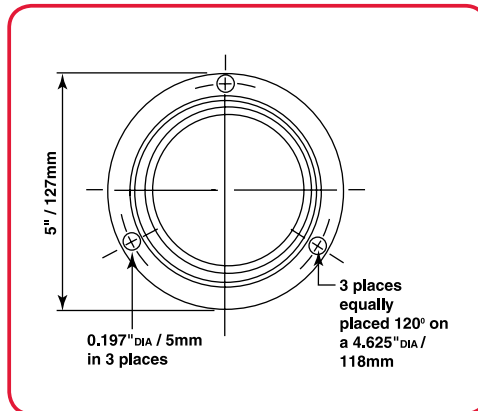

VARIATIONS:

PART #	DESCRIPTION
SY361100-A-LED	12-80VDC, Amber LEDs, Amber lens, Permanent mount
SY361100-R-LED	12-80VDC, Red LEDs, Red lens, Permanent mount
SY361100M-A-LED	12-24VDC, Amber LEDs, Amber lens, Magnetic mount

REPLACEMENT PARTS & ACCESSORIES

PART #	DESCRIPTION	PART #	DESCRIPTION	PART #	DESCRIPTION
SY360070	Mounting bracket	SY360073	Magnetic mount kit	SY360077-BLK	Guard, black
SY360071	Mounting bracket	SY360076	Cigarette plug kit		
SY360072	Suction cup kit	SY360077	Guard, chrome		

APPLICATIONS:

Corporate Headquarters:
16355 SOUTH LONE ELM ROAD • OLATHE, KANSAS 66062 • USA
TOLL FREE: 800-447-3693 • PHONE: 913-780-1440 • FAX: 913-780-1427 • EMAIL: info@superiorsignals.com
www.superiorsignals.com

Canadian Distribution Center:
1039 CARDIFF BLVD. • MISSISSAUGA, ONTARIO L5S 1P4 • CANADA
TOLL FREE: 800-447-3693 • PHONE: 905-564-3560 • FAX: 905-564-5717 • EMAIL: info@superiorsignals.com
www.superiorsignals.ca

Distributed By: